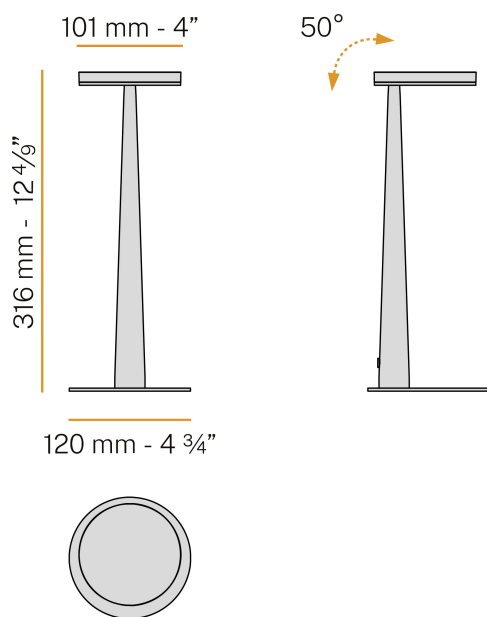

PANZERI

Bella

220-240V AC dimmable (Step DIM)

C05202.011.0509

Data sheet

CODE	C05202.011.0509
SYSTEM POWER CONSUMPTION	5W
EFFICACY	77.6lm/W
LIGHT SOURCE	LED
LIGHT SOURCE LIFETIME	L80 (B10) 70.000h
COLOUR TEMPERATURE	2700K Ra>90
LIGHT DISTRIBUTION	adjustable
POWER SUPPLY	220-240V AC
FREQUENCY	50/60Hz
ELECTRICAL CONFIGURATION	dimmable (Step DIM)
DRIVER	integrated included
NOMINAL LUMINOUS FLUX	460lm
LUMEN OUTPUT	388lm
EFFICIENCY	84.3%
WEIGHT	0,84 Kg
PROTECTION DEGREE	IP20
COLOUR TOLLERANCES	SDCM 3
PACKING DIMENSIONS (CM)	17,0 x 40,0 x 16,0

Table lighting fixture for interiors, with swivelling light beam.
 Pickled sheet metal bearing base in polyacrylic paint.
 Body in tapered steel tube in white, black, bronze, mat brass or titanium polyacrylic paint.
 Turned brass joint in polyacrylic paint.
 Die-cast aluminium structure in polyacrylic paint.
 Die-cast aluminium swivelling head in polyacrylic paint.
 Modelled acrylic diffuser with mat finish.
 Aluminium closing disk in polyacrylic paint.
 Push-button to adjust luminosity according to 5 levels of visual comfort.
 Equipped with a 1,4m (55,1") long power cable with jack connector and adapter plug.

Technical drawing

Polar diagram